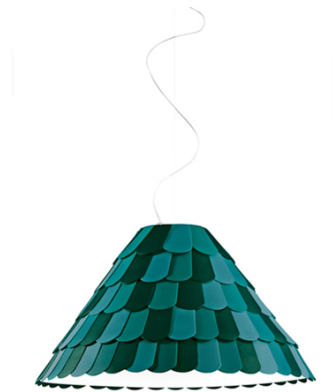

ROOFER

F12A0343

Benjamin Hubert

Description

Pendant lamp with three tone coloured scales, made of semi-rigid rubbery material. The lower part is closed by a fabric disk diffuser.

Dimensions

Voltage

220-240V

Socket

1xE27

Material

Polypropylene - Metal

Light source and alternative bulbs

cod. A10231C01

E27 1x22W - LED
Max Watt. 205W

Available diffuser colours

- Green
- Other colours available

Available structure colours

- White

Not included accessories

Bulb

In the same family

Pendant

Pendant