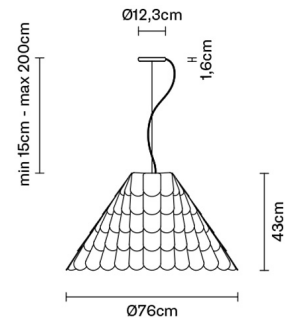

ROOFER

F12A0343

Benjamin Hubert

Description

Pendant lamp with three tone coloured scales, made of semi-rigid rubbery material. The lower part is closed by a fabric disk diffuser.

Dimensions

Voltage

220-240V

Socket

1xE27

Material

Polypropylene - Metal

Light source and alternative bulbs

cod. A10231C01

E27 1x22W - LED
Max Watt. 205W

Available diffuser colours

Weight Lamp

Net: 3.55 kg

Packaging

Gross weight: 5.99 kg
Volume: 0.488 m³
Number of boxes: 7

Specs