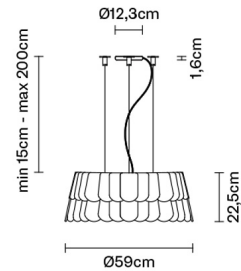

ROOFER

F12A0543

Benjamin Hubert

Description

Pendant lamp with three tone coloured scales, made of semi-rigid rubbery material. The lower part is closed by a fabric disk diffuser.

Dimensions

Voltage

220-240V

Socket

6xE27

Material

Polypropylene - Metal

Light source and alternative bulbs

cod. A10234C01

E27 6x13W - LED
Max Watt. 6x22W

Available diffuser colours

Weight Lamp

Net: 6.14 kg

Packaging

Gross weight: 10.44 kg
Volume: 0.373 m³
Number of boxes: 4

Specs