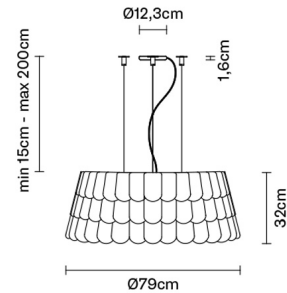

ROOFER

F12A0732

Benjamin Hubert

Description

Pendant lamp with three tone coloured scales, made of semi-rigid rubbery material. The lower part is closed by a fabric disk diffuser.

Dimensions

Voltage

220-240V

Socket

6xE27

Light source and alternative bulbs

cod. A10234C01

E27 6x13W - LED
Max Watt. 6x30W

Material

Polypropylene - Metal

Available diffuser colours

Weight Lamp

Net: 5.68 kg

Packaging

Gross weight: 8.12 kg
Volume: 0.488 m³
Number of boxes: 7

Specs

EAC IP20