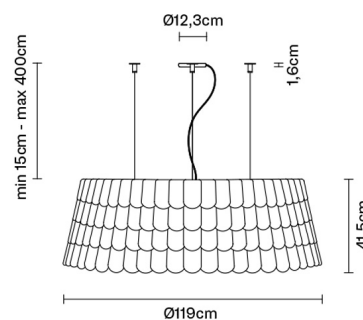

**ROOFER**

**F12A0943**

*Benjamin Hubert*

**Description**

Pendant lamp with three tone coloured scales, made of semi-rigid rubbery material. The lower part is closed by a fabric disk diffuser.

**Dimensions**

**Voltage**

220-240V

**Socket**

12xE27

**Light source and alternative bulbs**

cod. A10234C01

E27 12x13W - LED  
Max Watt. 12x30W

**Material**

Pendant

Pendant

**Weight Lamp**

Net: 16.68 kg

**Packaging**

Gross weight: 20.56 kg  
Volume: 0.997 m<sup>3</sup>  
Number of boxes: 13

**Specs**

**EAC** IP20