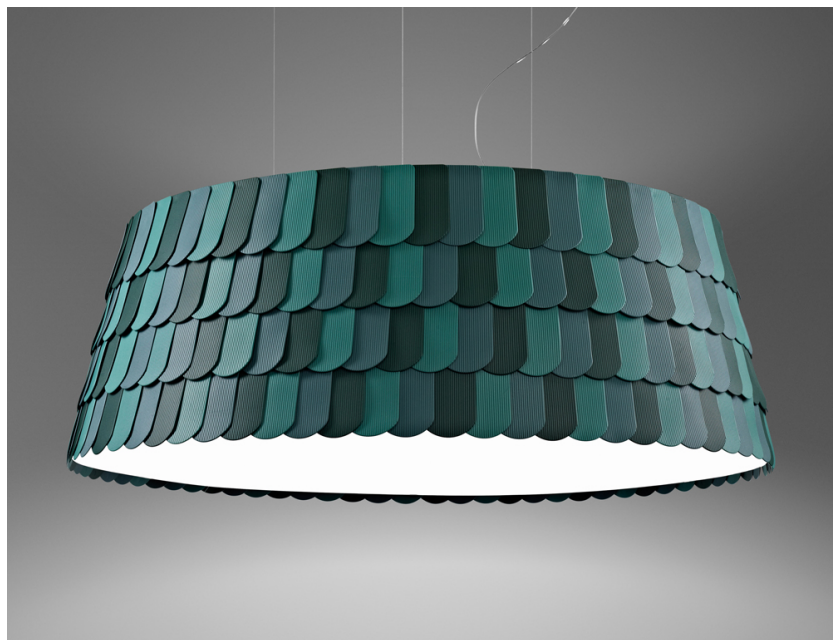

**ROOFER**

**F12A0943**

*Benjamin Hubert*

**Description**

Pendant lamp with three tone coloured scales, made of semi-rigid rubbery material. The lower part is closed by a fabric disk diffuser.

**Dimensions**

Polypropylene - Metal

**Available diffuser colours**

- Green
- Other colours available

**Available structure colours**

- White

**Not included accessories**

Bulb

**In the same family**