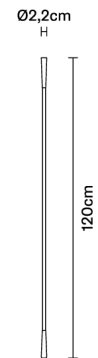

GIUNCO

F14C1301

Marc Sadler

Description

Single outdoor stand that is made of white plastic material reinforced with fibreglass. Stainless steel tool for anchoring to the ground.

Voltage

24Vdc

Light source and alternative bulbs

LED 1x3.5W-
3000K
Cri 85+

Included accessories

LED

Not included accessories

Driver

Weight Lamp

Net: 0.53 kg

Packaging

Gross weight: 1.05 kg
Volume: 0.006 m³
Number of boxes: 1

Specs

IP65

Dimensions

Material

Polypropylene - Metal

Available diffuser colours

White