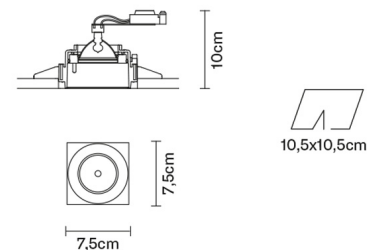

TOOLS

F19F0501

Technical Design

Description

Adjustable semirecessed light with structure in wear-resistant plastic Grivory® material designed to withstand high temperatures. Design conceived to reduce the time required for installation, assembly and maintenance.

Dimensions

Voltage

12V

Socket

1xGU5,3

Material

Grivory®

Light source and alternative bulbs

In the same family

Round
downlight

Sphere
downlight

Weight Lamp

Net: 0.25 kg

Packaging

Gross weight: 0.58 kg
Volume: 0.023 m³
Number of boxes: 2

Specs