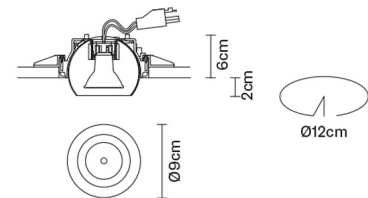

TOOLS

F19F4041

Technical Design

Description

Adjustable semirecessed light with structure in wear-resistant plastic Grivory® material designed to withstand high temperatures, and chromed or powder-painted metal. Design conceived to reduce the time required for installation, assembly and maintenance.

Dimensions

Voltage

220-240V

Socket

1xGU10

Material

Grivory® - Metal

Light source and alternative bulbs

cod. A11105C01

GU10 1x7W - LED
Max Watt. 50W

Available structure colours

- Copper
- Other colours available

Not included accessories

Bulb

In the same family

Square
downlight

Round
downlight

Weight Lamp

Net: 0.16 kg

Packaging

Gross weight: 0.82 kg
Volume: 0.023 m³
Number of boxes: 2

Specs

IP20