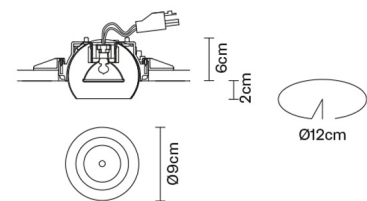

TOOLS

F19F4101

Technical Design

Description

Adjustable semirecessed light with structure in wear-resistant plastic Grivory® material designed to withstand high temperatures, and chromed or powder-painted metal. Design conceived to reduce the time required for installation, assembly and maintenance.

Dimensions

Voltage

12V

Socket

1xGU5,3

Material

Grivory® - Metal

Light source and alternative bulbs

In the same family

Square
downlight

Round
downlight

Weight Lamp

Net: 0.25 kg

Packaging

Gross weight: 0.91 kg
Volume: 0.023 m³
Number of boxes: 2

Specs