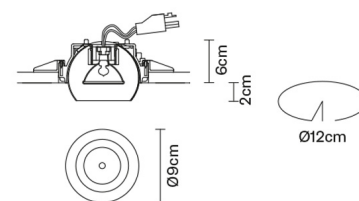

TOOLS

F19F4102

Technical Design

Description

Adjustable semirecessed light with structure in wear-resistant plastic Grivory® material designed to withstand high temperatures, and chromed or powder-painted metal. Design conceived to reduce the time required for installation, assembly and maintenance.

Dimensions

Voltage

12V

Socket

1xGU5,3

Material

Grivory® - Metal

Light source and alternative bulbs

In the same family

Square
downlight

Round
downlight

Weight Lamp

Net: 0.25 kg

Packaging

Gross weight: 0.91 kg
Volume: 0.023 m³
Number of boxes: 2

Specs