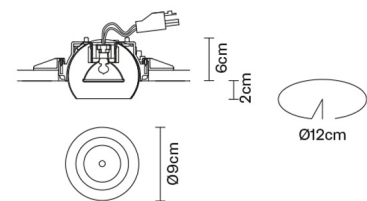

TOOLS

F19F4141

Technical Design

Description

Adjustable semirecessed light with structure in wear-resistant plastic Grivory® material designed to withstand high temperatures, and chromed or powder-painted metal. Design conceived to reduce the time required for installation, assembly and maintenance.

Dimensions

Voltage

12V

Socket

1xGU5,3

Material

Grivory® - Metal

Light source and alternative bulbs

Bulb
Electronic transformer

In the same family

Square
downlight

Round
downlight

Weight Lamp

Net: 0.25 kg

Packaging

Gross weight: 0.91 kg
Volume: 0.023 m³
Number of boxes: 2