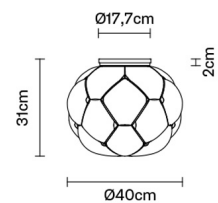

CLOUDY

F21E0571

Mathieu Lehanneur

Description

Ceiling lamp with shaded white blown glass diffuser with metal structures in die-cast aluminium.

Dimensions

Voltage

220-240V

Net: 3.05 kg

Packaging

Gross weight: 5.15 kg
Volume: 0.106 m³
Number of boxes: 1

Specs

EAC IP40

In the same family

Pendant