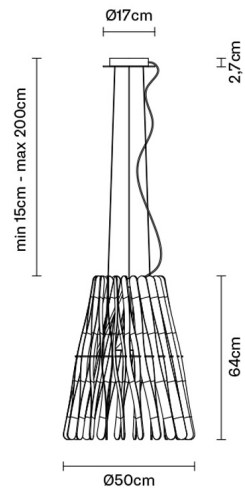

STICK

F23A0869

Matali Crasset

Description

Pendant lamp whose light is discreetly diffused from a frame decorated with laths of Ayous wood. Structure and stem in powderpainted metal, or structure in powder-painted metal with stem in Toulipier wood.

Dimensions

Voltage

220-240V

Dimmable LED

TRIAC

Light source and alternative bulbs

LED 1x8.7W-
3000K
Cri 80+
(SOPRA)

LED 1x17W-
3000K
Cri 80+
(SOTTO)

Weight Lamp

Net: 3.13 kg

Packaging

Gross weight: 3.69 kg
Volume: 0.202 m³
Number of boxes: 2

Specs

EAC IP20

In the same family