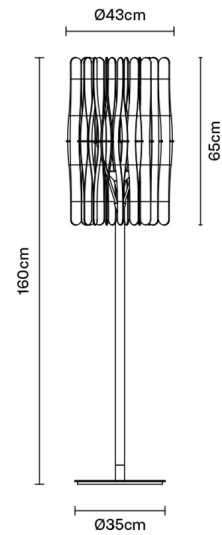

STICK

F23C0169

Matali Crasset

Description

For this floor lamp the light is discreetly diffused from a frame decorated with laths of Ayous wood. Structure and stem in powderpainted metal, or structure in powder-painted metal with stem in Toulipier wood.

Bulb

Weight Lamp

Net: 7.93 kg

Packaging

Gross weight: 7.93 kg
Volume: 0.405 m³
Number of boxes: 2

Specs

IP20

Dimensions