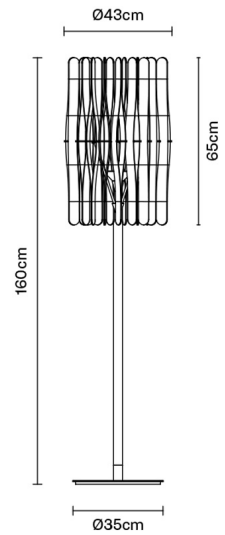

STICK

F23C0569

Matali Crasset

Description

For this floor lamp the light is discreetly diffused from a frame decorated with laths of Ayous wood. Structure and stem in powderpainted metal, or structure in powder-painted metal with stem in Toulipier wood.

LED
Electronic driver

Weight Lamp

Net: 8.93 kg

Packaging

Gross weight: 8.93 kg
Volume: 0.405 m³
Number of boxes: 2

Specs

IP20

Dimensions