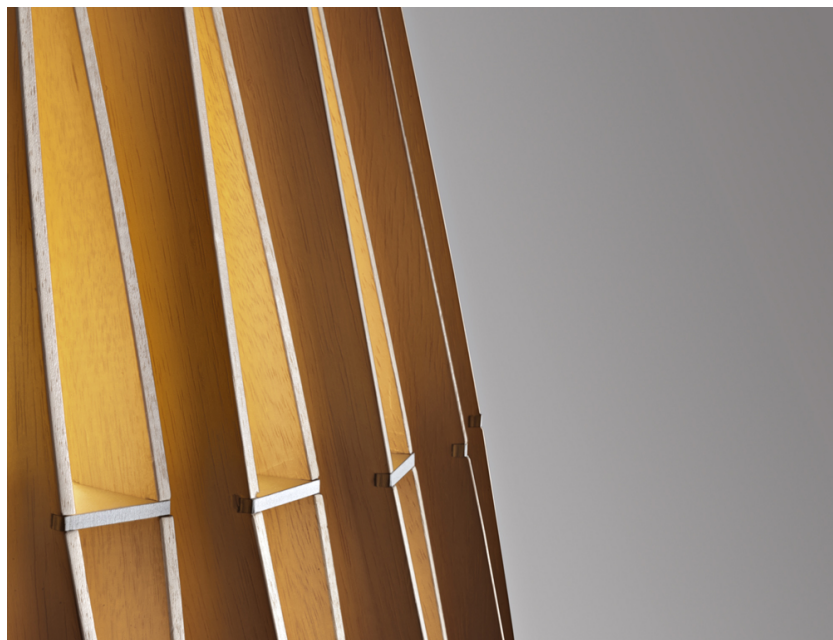

### Description

For this floor lamp the light is discreetly diffused from a frame decorated with laths of Ayous wood. Structure and stem in powderpainted metal, or structure in powder-painted metal with stem in Toulipier wood.