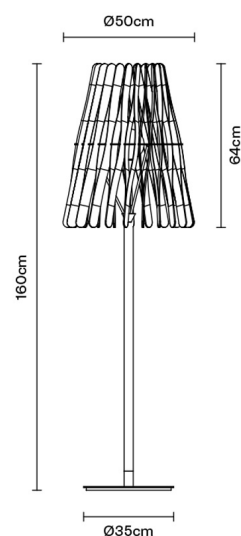

### Weight Lamp

Net: 8.93 kg

### Packaging

Gross weight: 8.93 kg  
Volume: 0.447 m<sup>3</sup>  
Number of boxes: 2

### Dimensions