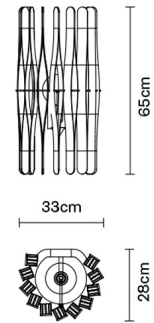

STICK

F23D0169

Matali Crasset

Description

For this wall lamp the light is discreetly diffused from a frame decorated with laths of Ayous wood, sustained by a structure in painted metal.

Dimensions

Voltage

220-240V

Socket

1xE27

Material

Wood - Metal

Light source and alternative bulbs

cod. A10231C01

E27 1x22W - LED
Max Watt. 24W

Available diffuser colours

Table

Floor

Floor

Weight Lamp

Net: 0.68 kg

Packaging

Gross weight: 0.68 kg
Volume: 0.089 m³
Number of boxes: 1

Specs