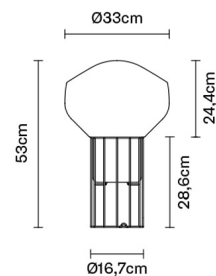

AÉROSTAT

F27B0324

Guillaume Delvigne

Description

Table lamp with shiny white blown glass diffuser and black nickel metal structure.

Dimensions

Voltage

220-240V

Socket

1xE27

Material

Glass - Metal

Light source and alternative bulbs

cod. A10234C01

E27 1x13W - LED
Max Watt. 150W

Available diffuser colours

Weight Lamp

Net: 4.38 kg

Packaging

Gross weight: 5.57 kg
Volume: 0.106 m³
Number of boxes: 1

Specs

IP20