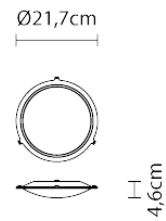

## Description

Pendant fitting with white painted metal pendant fixture.

## Dimensions