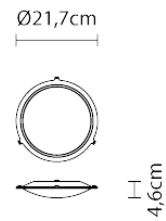

GIRO

F30Z0121

Formfjord

Description

Pendant fitting with white painted metal pendant fixture.

Dimensions

Voltage

220-240V

Included accessories

LED

Weight Lamp

Net: 0.51 kg

Packaging

Gross weight: 0.98 kg
Volume: 0.019 m³
Number of boxes: 1

Specs

ERC IP20