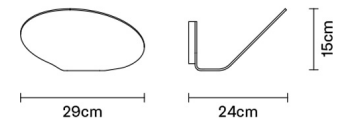

TRIAC

Light source and alternative bulbs

LED 1x17W-
3000K
Cri 80+

Included accessories

LED

Weight Lamp

Net: 2.19 kg

Packaging

Gross weight: 2.19 kg
Volume: 0.018 m³
Number of boxes: 1

Specs

EAC IP40

Dimensions

Material

Aluminium

Available structure colours

White