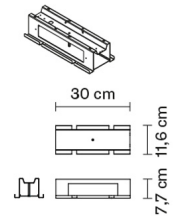

LAMINIS

F33M0263

Technical Design

Description

Dimensions

Voltage

Dimmable LED

1..10V

Weight Lamp

Net: 1.52 kg

Packaging

Gross weight: 1.65 kg

Volume: 0.006 m³

Number of boxes: 1

Specs

ERC IP20