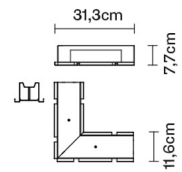

LAMINIS

F33M0663

Technical Design

Dimensions

Description

Voltage

Dimmable LED

1..10V

Weight Lamp

Net: 2.94 kg

Packaging

Gross weight: 3.07 kg

Volume: 0.006 m³

Number of boxes: 1

Specs

ERC IP20