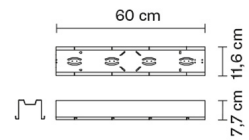

LAMINIS

F33M1363

Technical Design

Dimensions

Description

Voltage

220-240V

Socket

4xGU10

Material

Light source and alternative bulbs

cod. A11105C01

GU10 4x7W - LED
Max Watt. 4x50W

Available structure colours

■ Painted grey

Not included accessories

Bulb

Weight Lamp

Net: 1.77 kg

Packaging

Gross weight: 2.02 kg
Volume: 0.011 m³
Number of boxes: 1

Specs

ERC IP20