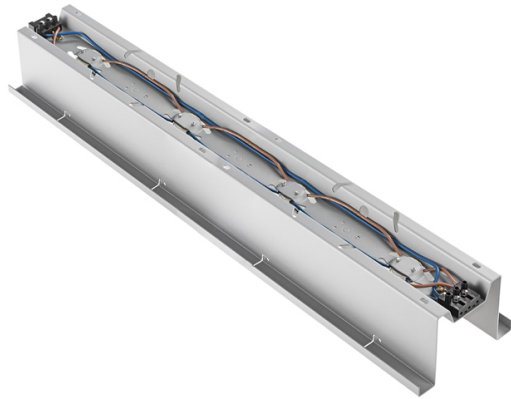

LAMINIS

F33M1363

Technical Design

Dimensions

Description

Voltage

220-240V

Socket

4xGU10

Material

Light source and alternative bulbs

cod. A11105C01

GU10 4x7W - LED
Max Watt. 4x50W

Available structure colours

■ Painted grey

Not included accessories

Bulb

Weight Lamp

Net: 1.77 kg

Packaging

Gross weight: 2.02 kg
Volume: 0.011 m³
Number of boxes: 1

Specs

ERC IP20