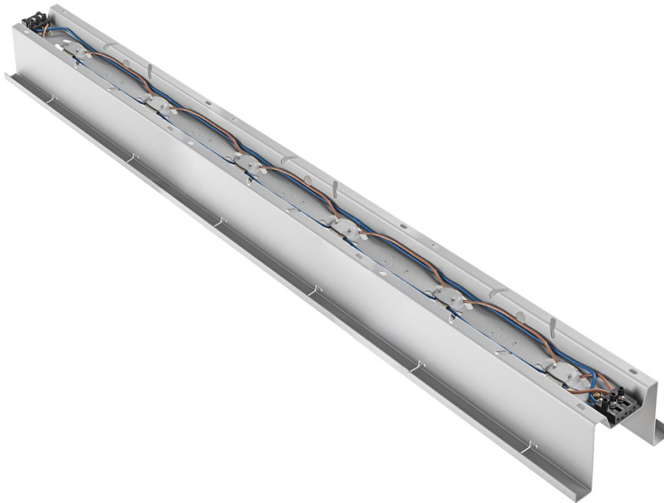

LAMINIS

F33M1463

Technical Design

Dimensions

Description

Voltage

220-240V

Socket

6xGU10

Material

Light source and alternative bulbs

cod. A11105C01

GU10 6x7W - LED
Max Watt. 6x50W

Available structure colours

■ Painted grey

Not included accessories

Bulb

Weight Lamp

Net: 2.83 kg

Packaging

Gross weight: 3.14 kg
Volume: 0.014 m³
Number of boxes: 1

Specs

EAC IP20