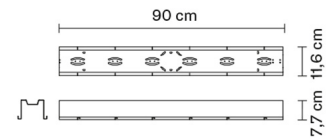

LAMINIS

F33M1463

Technical Design

Dimensions

Description

Voltage

220-240V

Socket

Bulb

Weight Lamp

Net: 2.83 kg

Packaging

Gross weight: 3.14 kg
Volume: 0.014 m³
Number of boxes: 1

Specs

EAC IP20