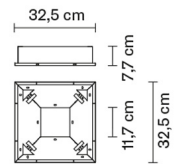

LAMINIS

F33M1763

Technical Design

Dimensions

Description

Voltage

220-240V

Socket

Bulb

Weight Lamp

Net: 2.86 kg

Packaging

Gross weight: 3.33 kg
Volume: 0.019 m³
Number of boxes: 1

Specs

EAC IP20