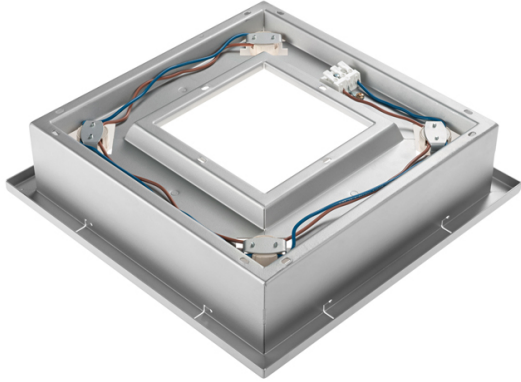

LAMINIS

F33M1763

Technical Design

Dimensions

Description

Voltage

220-240V

Socket

4xGU10

Material

Light source and alternative bulbs

cod. A11105C01

GU10 4x7W - LED
Max Watt. 4x50W

Available structure colours

■ Painted grey

Not included accessories

Bulb

Weight Lamp

Net: 2.86 kg

Packaging

Gross weight: 3.33 kg
Volume: 0.019 m³
Number of boxes: 1

Specs

EAC IP20