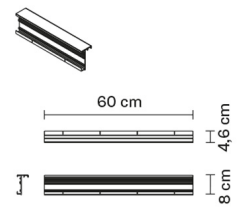

LAMINIS

F33M4363

Technical Design

Dimensions

Description

Voltage

Dimmable LED

1..10V

Material

Light source and alternative bulbs

Available structure colours

■ Painted grey

Not included accessories

Strip LED
Driver

Weight Lamp

Net: 1.05 kg

Packaging

Gross weight: 1.3 kg
Volume: 0.011 m³
Number of boxes: 1

Specs

ERC IP20