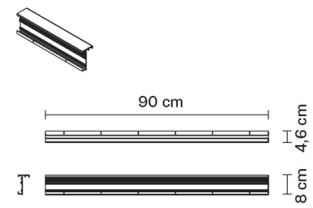

LAMINIS

F33M4463

Technical Design

Dimensions

Description

Voltage

Dimmable LED

1..10V

Material

Light source and alternative bulbs

Available structure colours

■ Painted grey

Not included accessories

Strip LED
Driver

Weight Lamp

Net: 1.68 kg

Packaging

Gross weight: 1.99 kg
Volume: 0.014 m³
Number of boxes: 1

Specs

ERC IP20