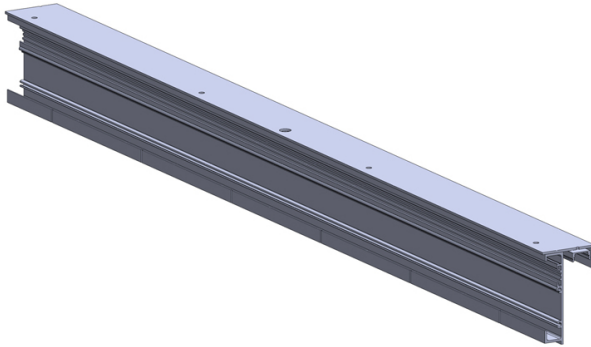

LAMINIS

F33M4463

Technical Design

Dimensions

Description

Voltage

Dimmable LED

1..10V

Material

Light source and alternative bulbs

Available structure colours

■ Painted grey

Not included accessories

Strip LED
Driver

Weight Lamp

Net: 1.68 kg

Packaging

Gross weight: 1.99 kg
Volume: 0.014 m³
Number of boxes: 1

Specs

ERC IP20