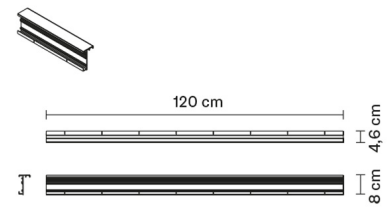

LAMINIS

F33M4563

Technical Design

Description

Dimensions

Voltage

Dimmable LED

1..10V

Material

Light source and alternative bulbs

Available structure colours

■ Painted grey

Not included accessories

Strip LED
Driver

Weight Lamp

Net: 2.13 kg

Packaging

Gross weight: 2.58 kg
Volume: 0.022 m³
Number of boxes: 1

Specs

ERC IP20