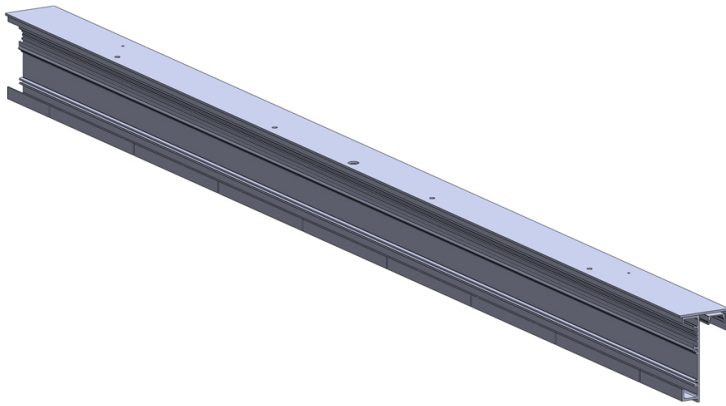

LAMINIS

F33M4563

Technical Design

Description

Dimensions

Voltage

Dimmable LED

1..10V

Material

Light source and alternative bulbs

Available structure colours

■ Painted grey

Not included accessories

Strip LED
Driver

Weight Lamp

Net: 2.13 kg

Packaging

Gross weight: 2.58 kg
Volume: 0.022 m³
Number of boxes: 1

Specs

ERC IP20