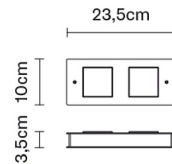

QUARTER F38G0102

David Pellegrini & Francesca Mengato

Dimensions

Description

Wall/ceiling lamp with black painted aluminium structure.

Voltage

220-240V

Dimmable LED

LED

In the same family

Pendant

Wall/ceiling

Weight Lamp

Net: 0.91 kg

Packaging

Gross weight: 0.91 kg
Volume: 0.005 m³
Number of boxes: 1