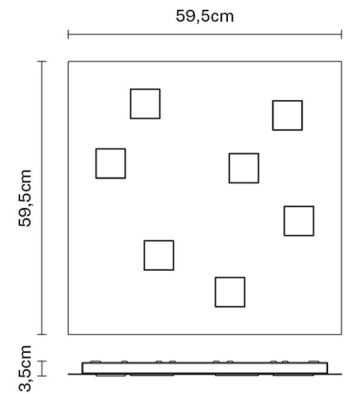

QUARTER

F38G1314

David Pellegrini & Francesca Mengato

Description

Wall/ceiling lamp with grey painted aluminium structure.

Dimensions

Voltage

220-240V

Gross weight: 7.97 kg
Volume: 0.069 m³
Number of boxes: 1

Specs

ERC IP40