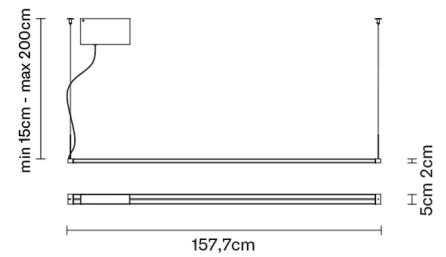

PIVOT

F39A0101

Vittorio Massimo

Description

Pendant lamp with white painted aluminium structure. Light fitting adjustable 360 degrees.

Voltage

220-240V

Light source and alternative bulbs

LED 1x70W-
3000K
3900lm Cri 90+

Included accessories

LED
Electronic driver

Weight Lamp

Net: 2.58 kg

Packaging

Gross weight: 4.04 kg
Volume: 0.119 m³
Number of boxes: 1

Specs

IP40

Dimensions

Material

Aluminium

Available structure colours

- White
- Other colours available

In the same family