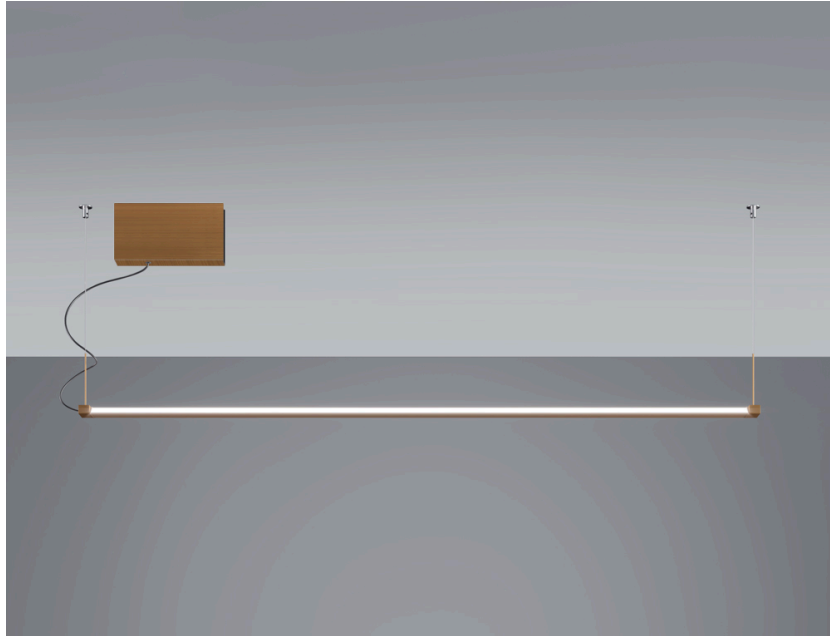

PIVOT

F39A0276

Vittorio Massimo

Description

Pendant lamp with bronze anodized aluminium structure. Light fitting adjustable 360 degrees.

Voltage

220-240V

Light source and alternative bulbs

Included accessories

LED
Electronic driver

Weight Lamp

Net: 2.58 kg

Packaging

Gross weight: 4.04 kg
Volume: 0.119 m³
Number of boxes: 1

Specs

IP40

Dimensions

Material

Aluminium

Available structure colours

- Bronze
- Other colours available

In the same family