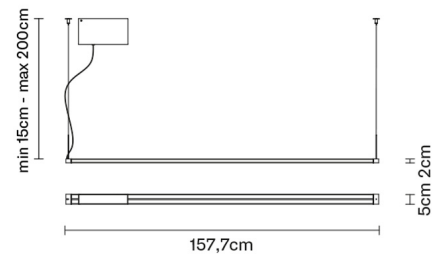

PIVOT

F39A0276

Vittorio Massimo

Description

Pendant lamp with bronze anodized aluminium structure. Light fitting adjustable 360 degrees.

Voltage

220-240V

Light source and alternative bulbs

Included accessories

LED
Electronic driver

Weight Lamp

Net: 2.58 kg

Packaging

Gross weight: 4.04 kg
Volume: 0.119 m³
Number of boxes: 1

Specs

IP40

Dimensions

Material

Aluminium

Available structure colours

- Bronze
- Other colours available

In the same family