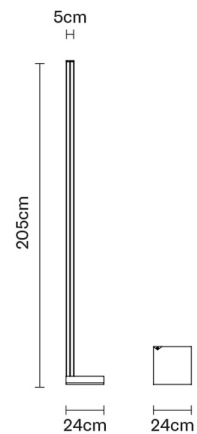

PIVOT

F39C0175

Vittorio Massimo

Description

Floor lamp with grey painted aluminium structure.

Dimensions

Voltage

220-240V

Gross weight: 9.15 kg
Volume: 0.026 m³
Number of boxes: 2

Specs

ERC  IP40