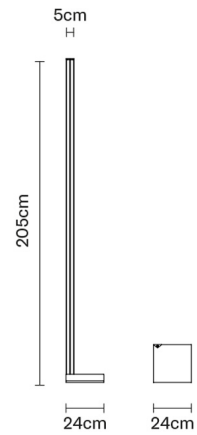

PIVOT

F39C0275

Vittorio Massimo

Description

Floor lamp with grey painted aluminium structure.

Dimensions

Voltage

220-240V

LED
Dimmable electronic driver

In the same family

Pendant

Wall/ceiling

Weight Lamp

Net: 7.29 kg

Packaging

Gross weight: 9.15 kg
Volume: 0.026 m³
Number of boxes: 2

Specs

IP40