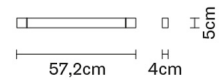

PIVOT

F39G0121

Vittorio Massimo

Dimensions

Description

Wall/ceiling lamp with anthracite painted aluminium structure. Adjustable light fitting.

Voltage

24Vdc

Not included accessories

Driver

Weight Lamp

Net: 0.45 kg

Packaging

Gross weight: 0.45 kg
Volume: 0.004 m³
Number of boxes: 1

Specs

IP40