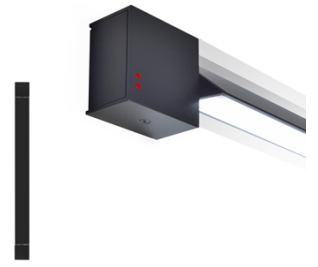

PIVOT

F39G0121

Vittorio Massimo

Dimensions

Description

Wall/ceiling lamp with anthracite painted aluminium structure. Adjustable light fitting.

Voltage

24Vdc

Light source and alternative bulbs

LED 1x23W-
3000K
750lm Cri 90+

Material

Aluminium

Available structure colours

- Anthracite
- Other colours available

Included accessories

LED