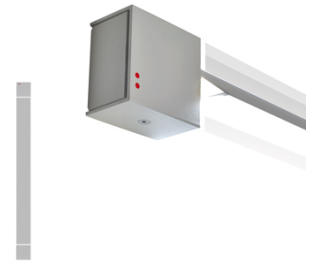

**PIVOT**

**F39G0175**

Vittorio Massimo

**Dimensions**

**Description**

Wall/ceiling lamp with grey painted aluminium structure. Adjustable light fitting.

**Voltage**

24Vdc

**Light source and alternative bulbs**

LED 1x23W-  
3000K  
750lm Cri 90+

**Material**

Aluminium

**Available structure colours**

- Light grey
- Other colours available

**Included accessories**

LED