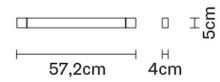

**PIVOT**

**F39G0175**

Vittorio Massimo

**Dimensions**

**Description**

Wall/ceiling lamp with grey painted aluminium structure. Adjustable light fitting.

**Voltage**

24Vdc

**Not included accessories**

Driver

**Weight Lamp**

Net: 0.45 kg

**Packaging**

Gross weight: 0.45 kg  
Volume: 0.004 m<sup>3</sup>  
Number of boxes: 1

**In the same family**

**Specs**