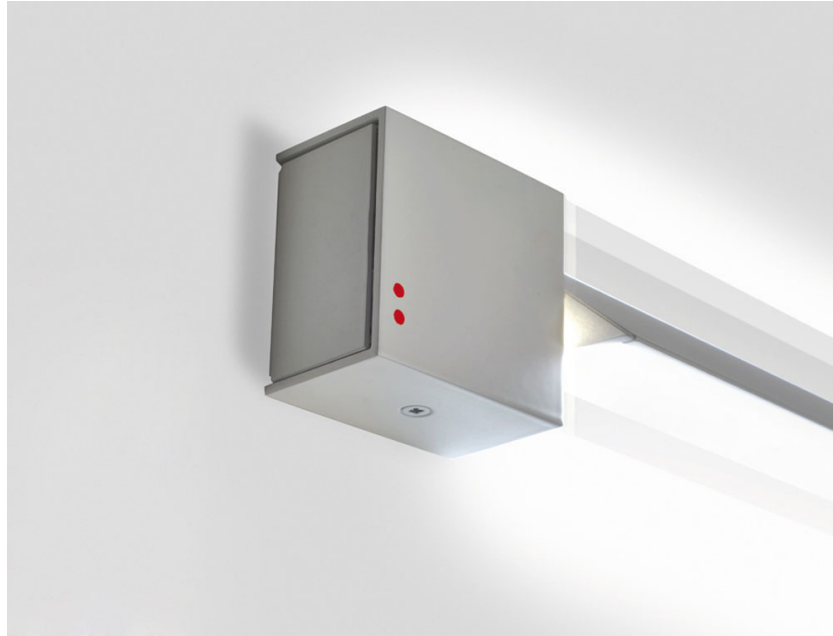

**PIVOT**

**F39G0175**

Vittorio Massimo

**Dimensions**

**Description**

Wall/ceiling lamp with grey painted aluminium structure. Adjustable light fitting.

**Voltage**

24Vdc

**Light source and alternative bulbs**

LED 1x23W-  
3000K  
750lm Cri 90+

**Material**

Aluminium

**Available structure colours**

- Light grey
- Other colours available

**Included accessories**

LED