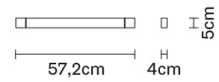

PIVOT

F39G0176

Vittorio Massimo

Dimensions

Description

Wall/ceiling lamp with bronze anodized aluminium structure. Light fitting adjustable.

Voltage

24Vdc

Not included accessories

Driver

Weight Lamp

Net: 0.45 kg

Packaging

Gross weight: 0.45 kg
Volume: 0.004 m³
Number of boxes: 1

Specs

IP40