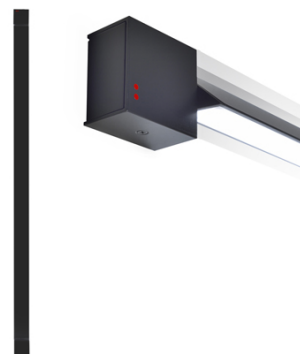

PIVOT

F39G0321

Vittorio Massimo

Description

Wall/ceiling lamp with anthracite painted aluminium structure. Adjustable light fitting.

Dimensions

Voltage

24Vdc

Light source and alternative bulbs

LED 1x46W-
3000K
2300lm Cri 90+

Material

Aluminium

Available structure colours

- Anthracite
- Other colours available

Included accessories

LED