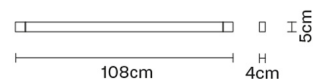

PIVOT

F39G0321

Vittorio Massimo

Description

Wall/ceiling lamp with anthracite painted aluminium structure. Adjustable light fitting.

Dimensions

Voltage

24Vdc