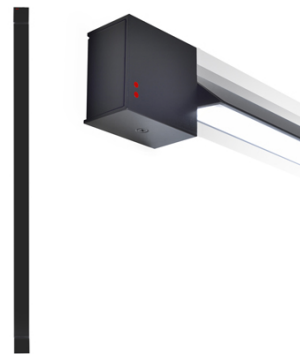

PIVOT

F39G0421

Vittorio Massimo

Description

Wall/ceiling lamp with anthracite painted aluminium structure. Adjustable light fitting.

Dimensions

Voltage

24Vdc

Material

Aluminium

Light source and alternative bulbs

Available structure colours

- Anthracite
- Other colours available

Included accessories

LED

Not included accessories