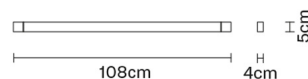

PIVOT

F39G0421

Vittorio Massimo

Description

Wall/ceiling lamp with anthracite painted aluminium structure. Adjustable light fitting.

Dimensions

Voltage

24Vdc