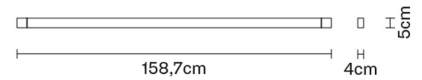

**PIVOT**

**F39G0575**

Vittorio Massimo

**Description**

Wall/ceiling lamp with grey painted aluminium structure. Adjustable light fitting.

**Dimensions**

**Voltage**

24Vdc

**Not included accessories**

Driver

**Weight Lamp**

Net: 1.02 kg

**Packaging**

Gross weight: 1.86 kg  
Volume: 0.012 m<sup>3</sup>  
Number of boxes: 1

**In the same family**

**Specs**