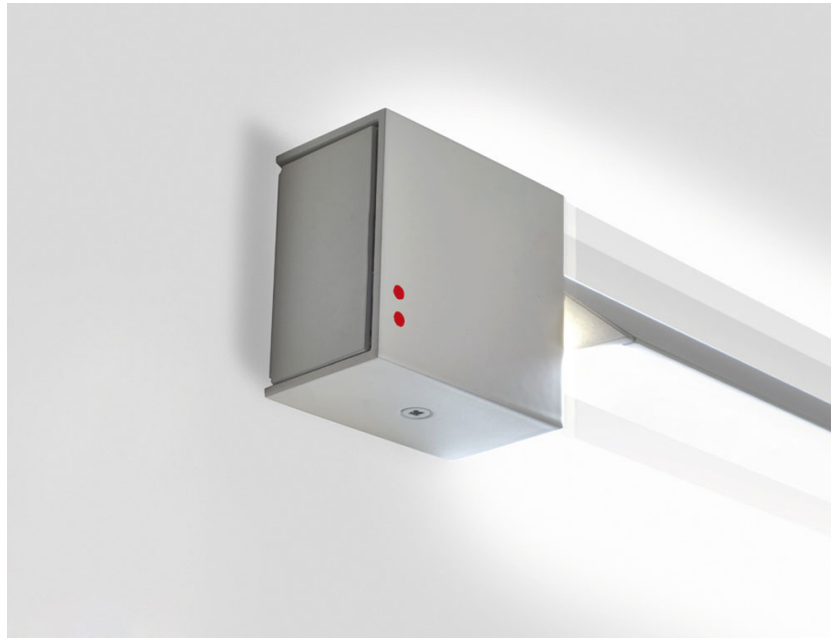

**PIVOT**

**F39G0575**

Vittorio Massimo

**Description**

Wall/ceiling lamp with grey painted aluminium structure. Adjustable light fitting.

**Dimensions**

**Voltage**

24Vdc

**Light source and alternative bulbs**

LED 1x70W-  
3000K  
3900lm Cri 90+

**Material**

Aluminium

**Available structure colours**

- Light grey
- Other colours available

**Included accessories**

LED