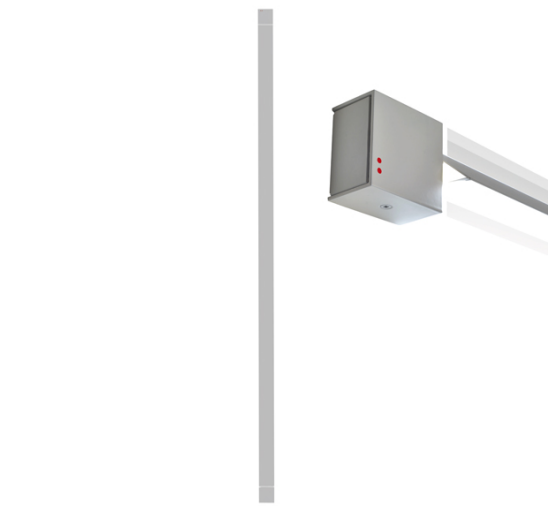

**PIVOT**

**F39G0575**

Vittorio Massimo

**Description**

Wall/ceiling lamp with grey painted aluminium structure. Adjustable light fitting.

**Dimensions**

**Voltage**

24Vdc

**Light source and alternative bulbs**

LED 1x70W-  
3000K  
3900lm Cri 90+

**Material**

Aluminium

**Available structure colours**

- Light grey
- Other colours available

**Included accessories**

LED

**Not included accessories**

Driver

**Weight Lamp**

Net: 1.02 kg

**Packaging**

Gross weight: 1.86 kg  
Volume: 0.012 m<sup>3</sup>  
Number of boxes: 1

**In the same family**

**Specs**