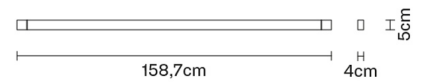

PIVOT

F39G0576

Vittorio Massimo

Description

Wall/ceiling lamp with bronze anodized aluminium structure. Light fitting adjustable.

Dimensions

Voltage

24Vdc

Not included accessories

Driver

Weight Lamp

Net: 1.02 kg

Packaging

Gross weight: 1.86 kg
Volume: 0.012 m³
Number of boxes: 1

In the same family

Specs