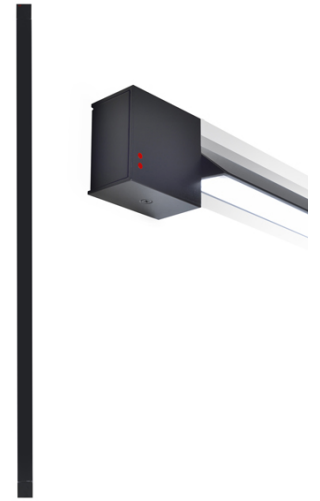

PIVOT

F39G0621

Vittorio Massimo

Description

Wall/ceiling lamp with anthracite painted aluminium structure. Adjustable light fitting.

Dimensions

Voltage

24Vdc

Material

Aluminium

Light source and alternative bulbs

Available structure colours

- Anthracite
- Other colours available

Included accessories

LED

Not included accessories