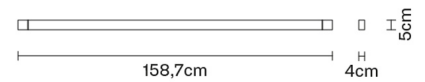

PIVOT

F39G0621

Vittorio Massimo

Description

Wall/ceiling lamp with anthracite painted aluminium structure. Adjustable light fitting.

Dimensions

Voltage

24Vdc

Driver

Weight Lamp

Net: 1.02 kg

Packaging

Gross weight: 1.86 kg
Volume: 0.012 m³
Number of boxes: 1

In the same family

Specs