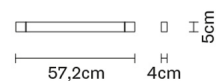

Pivot

F39G2101

Vittorio Massimo

Dimensions

Description

Wall/ceiling lamp with white painted aluminium structure. Adjustable light fitting.

Voltage

220-240V

Dimmable LED

PHASE CUT 30%-100%

Material

Aluminium

Light source and alternative bulbs

LED 1x18W-
3000K
1357lm Cri 90+

Available structure colours

- White
- Other colours available

Included accessories

LED

In the same family

Weight Lamp

Net: 0.45 kg

Packaging

Gross weight: 0.45 kg
Volume: 0.004 m³
Number of boxes: 1

Specs