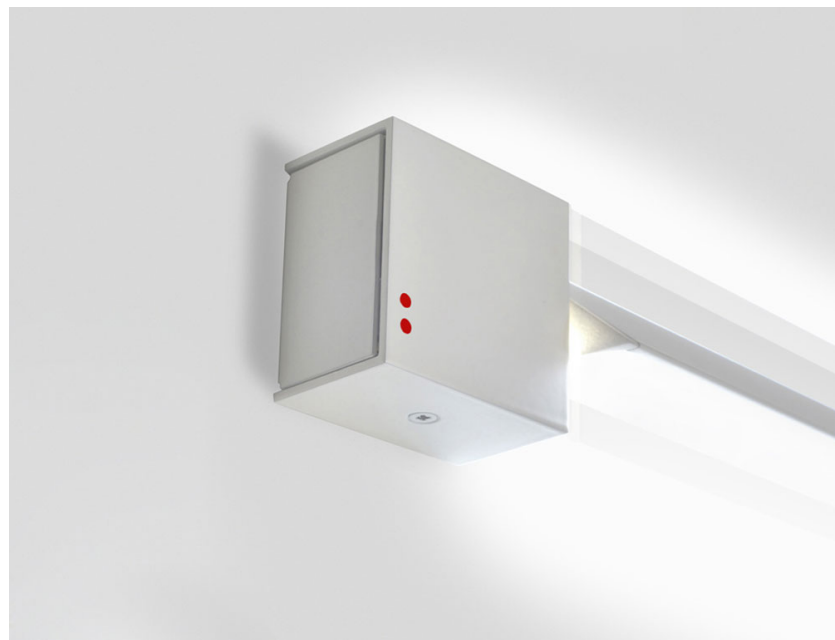

Pivot

F39G2101

Vittorio Massimo

Dimensions

Description

Wall/ceiling lamp with white painted aluminium structure. Adjustable light fitting.

Voltage

220-240V

Dimmable LED

PHASE CUT 30%-100%

Material

Aluminium

Light source and alternative bulbs

LED 1x18W-
3000K
1357lm Cri 90+

Available structure colours

- White
- Other colours available

Included accessories

LED

In the same family

Weight Lamp

Net: 0.45 kg

Packaging

Gross weight: 0.45 kg
Volume: 0.004 m³
Number of boxes: 1

Specs