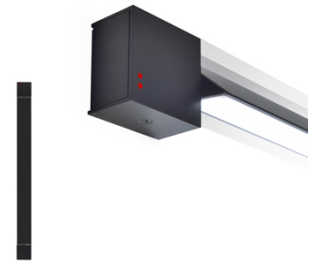

Pivot

**F39G2121**

Vittorio Massimo

## Description

Wall/ceiling lamp with anthracite painted aluminium structure. Adjustable light fitting.