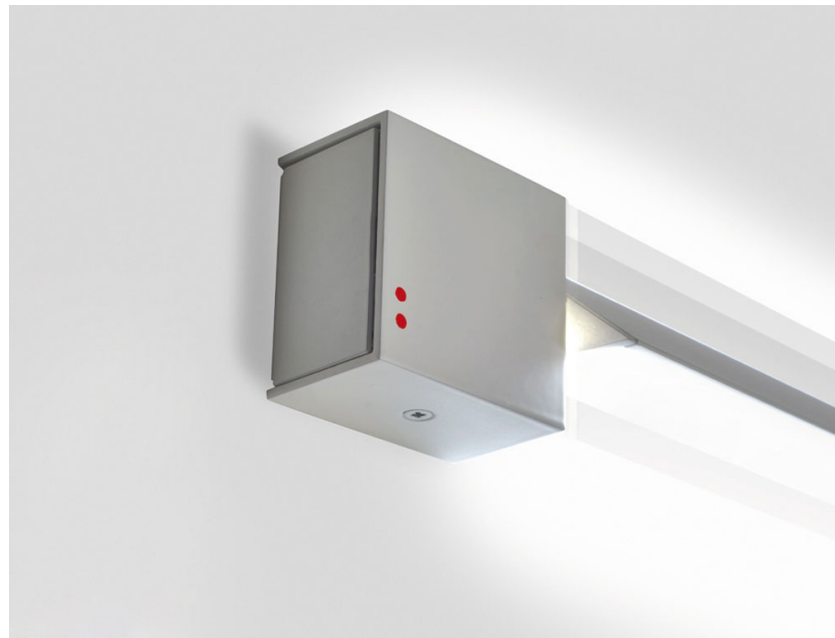

Pivot

F39G2175

Vittorio Massimo

Dimensions

Description

Wall/ceiling lamp with grey painted aluminium structure. Adjustable light fitting.

Voltage

220-240V

Dimmable LED

PHASE CUT 30%-100%

Material

Aluminium

Light source and alternative bulbs

LED 1x18W-
3000K
1357lm Cri 90+

Available structure colours

- ☒ Light grey
- ☐ Other colours available

Included accessories

LED

In the same family

Weight Lamp

Net: 0.45 kg

Packaging

Gross weight: 0.45 kg
Volume: 0.004 m³
Number of boxes: 1

Specs

IP40