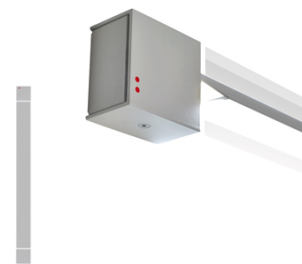

Pivot

**F39G2175**

Vittorio Massimo

## Description

Wall/ceiling lamp with grey painted aluminium structure. Adjustable light fitting.