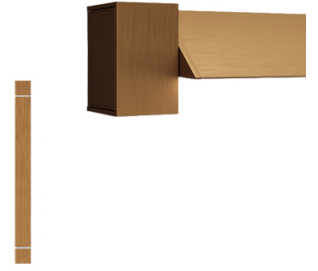

Pivot

F39G2176

Vittorio Massimo

Dimensions

Description

Wall/ceiling lamp with bronze anodized aluminium structure. Light fitting adjustable.

Voltage

220-240V

Dimmable LED

PHASE CUT 30%-100%

Material

Aluminium

Light source and alternative bulbs

LED 1x18W-
3000K
1357lm Cri 90+

Available structure colours

- ☒ Bronze
- ☐ Other colours available

Included accessories

LED

In the same family

Weight Lamp

Net: 0.45 kg

Packaging

Gross weight: 0.45 kg
Volume: 0.004 m³
Number of boxes: 1

Specs

IP40