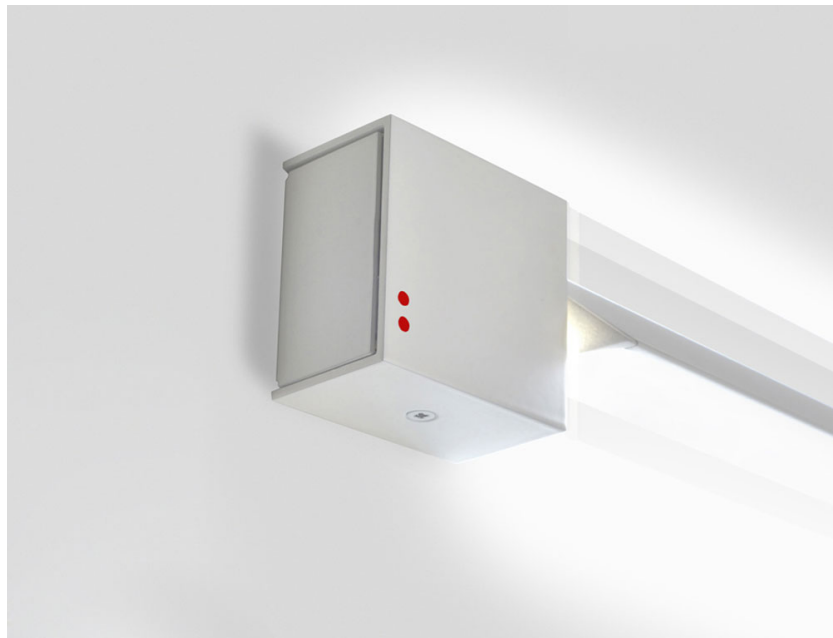

Pivot

**F39G2201**

Vittorio Massimo

## Dimensions

## Description

Wall/ceiling lamp with white painted aluminium structure. Adjustable light fitting.