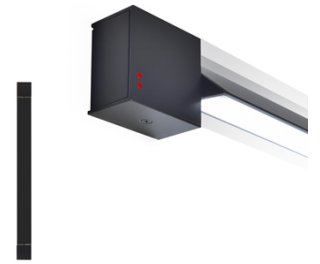

Pivot

**F39G2221**

Vittorio Massimo

## Description

Wall/ceiling lamp with anthracite painted aluminium structure. Adjustable light fitting.