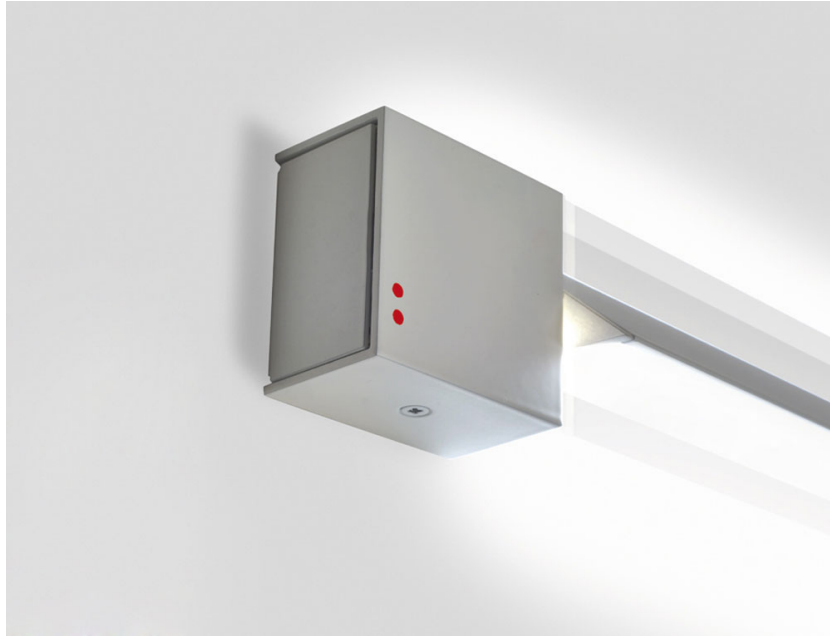

Pivot

F39G2275

Vittorio Massimo

Dimensions

Description

Wall/ceiling lamp with grey painted aluminium structure. Adjustable light fitting.

Voltage

220-240V

Dimmable LED

PHASE CUT 30%-100%

Material

Aluminium

Light source and alternative bulbs

LED 1x18W-
2700K
1357lm Cri 90+

Available structure colours

- Light grey
- Other colours available

Included accessories

LED

In the same family

Weight Lamp

Net: 0.45 kg

Packaging

Gross weight: 0.45 kg
Volume: 0.004 m³
Number of boxes: 1

Specs