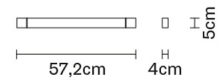

Pivot

F39G2275

Vittorio Massimo

Dimensions

Description

Wall/ceiling lamp with grey painted aluminium structure. Adjustable light fitting.

Voltage

220-240V

Dimmable LED

PHASE CUT 30%-100%

Material

Aluminium

Light source and alternative bulbs

LED 1x18W-
2700K
1357lm Cri 90+

Available structure colours

- Light grey
- Other colours available

Included accessories

LED

In the same family

Weight Lamp

Net: 0.45 kg

Packaging

Gross weight: 0.45 kg
Volume: 0.004 m³
Number of boxes: 1

Specs