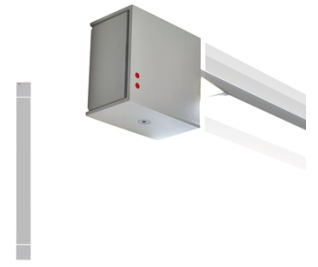

Pivot

F39G2275

Vittorio Massimo

Dimensions

Description

Wall/ceiling lamp with grey painted aluminium structure. Adjustable light fitting.

Voltage

220-240V

Dimmable LED

PHASE CUT 30%-100%

Material

Aluminium

Light source and alternative bulbs

LED 1x18W-
2700K
1357lm Cri 90+

Available structure colours

- Light grey
- Other colours available

Included accessories

LED

In the same family

Weight Lamp

Net: 0.45 kg

Packaging

Gross weight: 0.45 kg
Volume: 0.004 m³
Number of boxes: 1

Specs