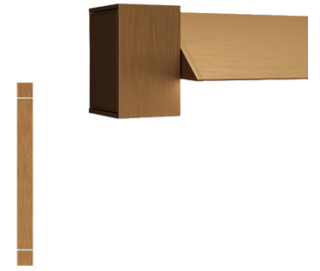

Pivot

F39G2276

Vittorio Massimo

Dimensions

Description

Wall/ceiling lamp with bronze anodized aluminium structure. Light fitting adjustable.

Voltage

220-240V

Dimmable LED

PHASE CUT 30%-100%

Material

Aluminium

Light source and alternative bulbs

LED 1x18W-
2700K
1357lm Cri 90+

Available structure colours

- Bronze
- Other colours available

Included accessories

LED

In the same family

Weight Lamp

Net: 0.45 kg

Packaging

Gross weight: 0.45 kg
Volume: 0.004 m³
Number of boxes: 1

Specs