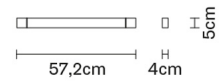

Pivot

F39G2276

Vittorio Massimo

Dimensions

Description

Wall/ceiling lamp with bronze anodized aluminium structure. Light fitting adjustable.

Voltage

220-240V

Dimmable LED

PHASE CUT 30%-100%

Material

Aluminium

Light source and alternative bulbs

LED 1x18W-
2700K
1357lm Cri 90+

Available structure colours

- Bronze
- Other colours available

Included accessories

LED

In the same family

Weight Lamp

Net: 0.45 kg

Packaging

Gross weight: 0.45 kg
Volume: 0.004 m³
Number of boxes: 1

Specs